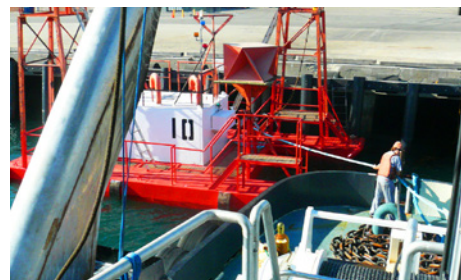

# Ocean Towing

## Port Hueneme – Sea Born Targets

**Curtin Maritime has provided ocean towing for Sea Born Targets out of Port Hueneme, California, for many years.**

Whether we are towing the MST target ship or one of the Harm Barges, we have always been able to provide superior