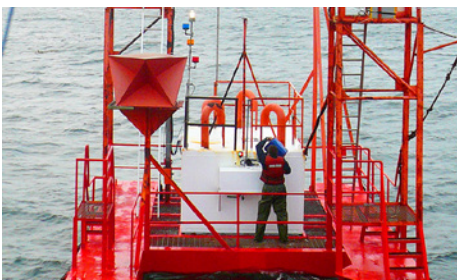

# Ocean Towing

## Port Hueneme – Sea Born Targets

**Curtin Maritime has provided ocean towing for Sea Born Targets out of Port Hueneme, California, for many years.**

Whether we are towing the MST target ship or one of the Harm Barges, we have always been able to provide superior