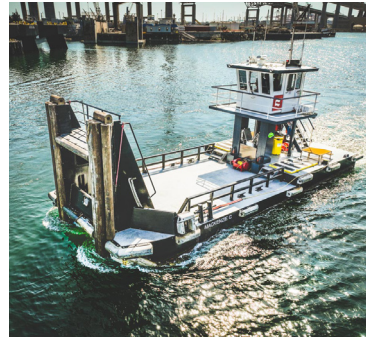

Marine Solutions in San Diego, Ca.

Curtin Maritime is expanding to San Diego. Specializing in marine transportation, marine construction, vessel design & construction, we are bringing Full Service Marine Solutions and a full-time dedicated fleet of Floating Cranes, Tugboats, and Barges.

Curtin Maritime will offer the following equipment:

Tug Service:

Bernardine C: Length: 45' Beam: 24'

Baby T: Length: 45' Beam: 24'

Mackenzie C: Length: 50'4" Beam: 20'

Marley C: 50'4" Beam: 20'

Rebekah C: Supply Boat: Length: 181' Beam: 34'

Elizabeth C: Ocean Tug: Length: 126' Beam: 34'

DB Ben Weston: Derrick Barge: 110' x 48' x 10.5"

Crane Barge Service:

Our operations are supported by a capable fleet of assets comprised of not only tugs and barges, but also inclusive of associated auxiliary equipment: anchor systems, hydraulic packs, generators, etc.