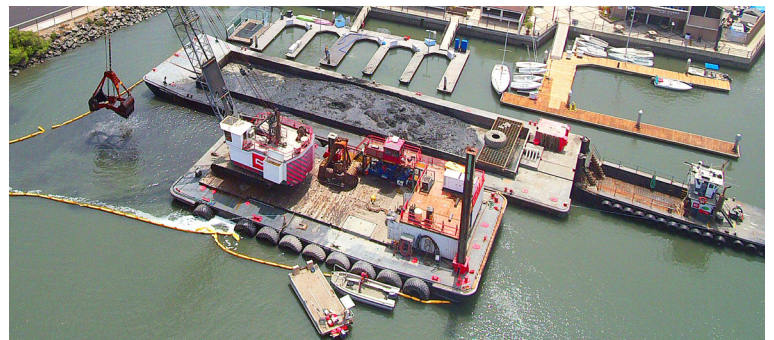

Marine Solutions in San Diego, Ca.

Curtin Maritime is expanding to San Diego. Specializing in marine transportation, marine construction, vessel design & construction, we are bringing Full Service Marine Solutions and a full-time dedicated fleet of Floating Cranes, Tugboats, and Barges.

Curtin Maritime will offer the following equipment:

Tug Service:

Bernardine C: Length: 45' Beam: 24'

Baby T: Length: 45' Beam: 24'

Mackenzie C: Length: 50'4" Beam: 20'

Marley C: 50'4" Beam: 20'

Rebekah C: Supply Boat: Length: 181' Beam: 34'

Elizabeth C: Ocean Tug: Length: 126' Beam: 34'

DB Ben Weston: Derrick Barge: 110' x 48' x 10.5"

Crane Barge Service:

Our operations are supported by a capable fleet of assets comprised of not only tugs and barges, but also inclusive of associated auxiliary equipment: anchor systems, hydraulic packs, generators, etc.

Our Services Include:

- Incline Testing
- Weight Testing
- Anchor and anchor chain servicing
- Project Cargo
- Port Services
- Terminal Services
- Pile Driving
- Dredging
- Wharf Repair
- Heavy Lift and Multi Crane Lifts
- Salvage / Wreck Removal
- Ship Husbandry
- Berthing Barges
- Accommodations Barges
- Harbor Towing
- Ocean Towing
- Ship Assist