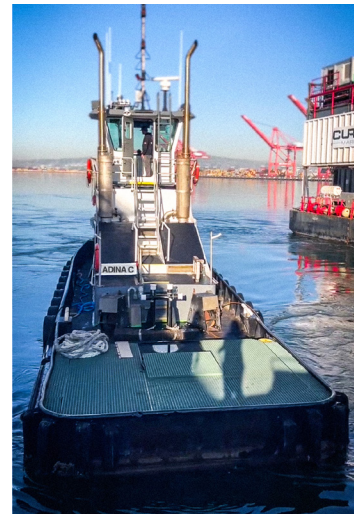

Adina C

Tugboat: **56'x15'x5'**
Tier 3

IMO: 9759379

Specifications :

VESSEL NAME: Adina C

LENGTH: 56'

BEAM: 15'

DRAFT: 5'

BUILDER: Gunderson Bros Engineer

YEAR BUILT: 1955

FLAG: USA

CONSTRUCTION: Steel

MAIN ENGINES: Tier 3- 6135 John Deere engines

RUNNING GEAR: Kort Nozzles and Flanking Rudders

FACE WIRES: 7/8X75'

GROSS TONNAGE: 30