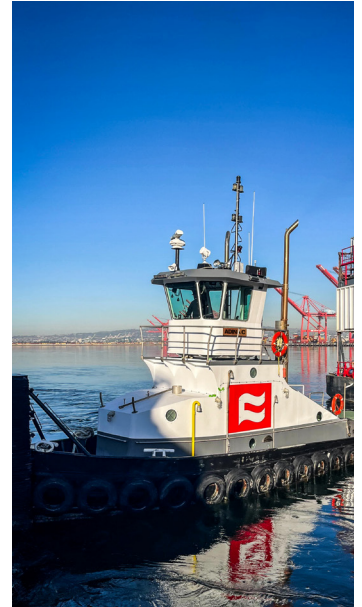

Adina C

Tugboat: **56'x15'x5'**
Tier 3

IMO: 9759379

Specifications :

VESSEL NAME: Adina C

LENGTH: 56'

BEAM: 15'

DRAFT: 5'

BUILDER: Gunderson Bros Engineer

YEAR BUILT: 1955

FLAG: USA

CONSTRUCTION: Steel

MAIN ENGINES: Tier 3- 6135 John Deere engines

RUNNING GEAR: Kort Nozzles and Flanking Rudders

FACE WIRES: 7/8X75'

GROSS TONNAGE: 30