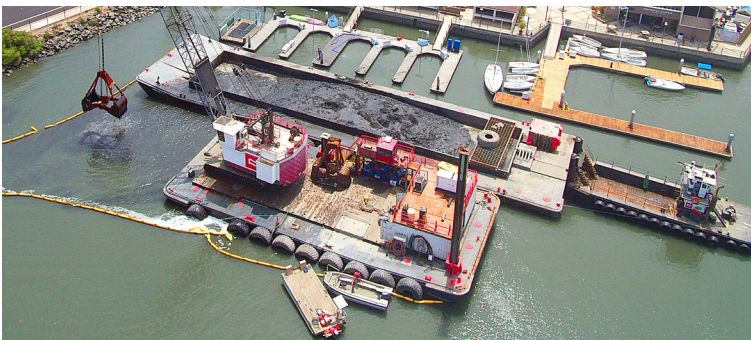

Marine Solutions in San Diego, Ca.

Curtin Maritime is expanding to San Diego. Specializing in marine transportation, marine construction, vessel design & construction, we are bringing Full Service Marine Solutions and a full-time dedicated fleet of Floating Cranes, Tugboats, and Barges.

Curtin Maritime will offer the following equipment:

Tug Service:

Bernardine C: Length: 45' Beam: 24'

Baby T: Length: 45' Beam: 24'

Taurus: Length: 45' Beam: 24'

Elizabeth C: Ocean Tug: Length: 126' Beam: 34'

Crane Barge Service:

DB Ben Weston: Derrick Barge: 110' x 48' x 10.5"

Flat Deck Barge Rental:

Abalone Pt.: Deck Barge: 2000LT 185'x50'

214 barge

Our operations are supported by a capable fleet of assets comprised of not only tugs and barges, but also inclusive of associated auxiliary equipment: anchor systems, hydraulic packs, generators, etc.

Our Services Include:

- Incline Testing
- Weight Testing
- Anchor and anchor chain servicing
- Project Cargo
- Port Services
- Terminal Services
- Pile Driving
- Dredging
- Wharf Repair
- Heavy Lift and Multi Crane Lifts
- Salvage / Wreck Removal
- Ship Husbandry
- Berthing Barges
- Accommodations Barges
- Harbor Towing
- Ocean Towing
- Ship Assist