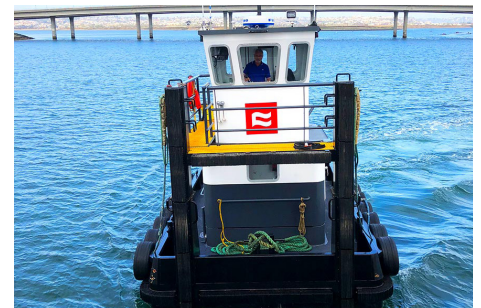

Baby T

Tugboat : 26' x 14' x 5' - Truckable

Specifications :

VESSEL NAME: BABY T

DIMENSIONS: 26' x 14' x 5' - Truckable Push Boat

BUILT: 2017

MAIN ENGINES: (2) John Deere 6090

HORSEPOWER: 570hp

TIER RATING: 3

REDUCTION GEARS: Twin Disc 5065SC 2.43:1

GENERATOR: 7.5kw Westerbeke

FUEL CAPACITY: 900gal.

PUSH KNEE HEIGHT: 13'

DECK WINCHES: (2) Rotzler Hydraulic Winches