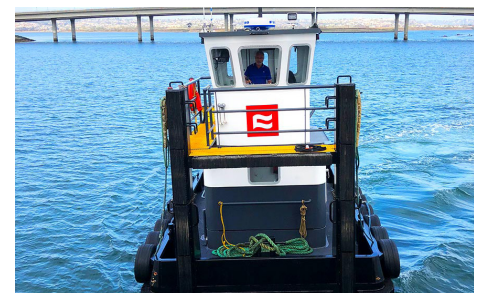

Baby T

Tugboat : 26' x 14' x 5' - Truckable

Specifications :

VESSEL NAME: BABY T

DIMENSIONS: 26' x 14' x 5' - Truckable Push Boat

BUILT: 2017

MAIN ENGINES: (1) Cummins QSK-38

HORSEPOWER: 570hp

TIER RATING: 3

REDUCTION GEARS: Twin Disc 5065SC 2.43:1

GENERATOR: 7.5kw Westerbeke

FUEL CAPACITY: 900gal.

PUSH KNEE HEIGHT: 13'

DECK WINCHES: (2) Nabrico 5-ton (Manual)