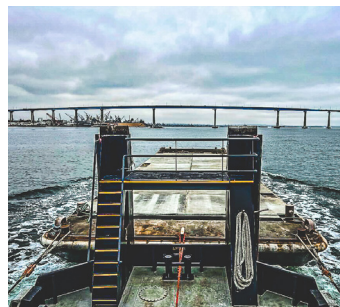

False PT & Rocky PT

Barge: Barge: (4) 102' Tank-Deck

Specifications:

BUILT:

Year:

IMO Number:

Builder: MMSI:

Rebuilt:

Length: 101'8"

Beam: 28'

Depth: 8'3"

Deck Space:

Light Draft:

Official Number:

Call Sign:

Class: