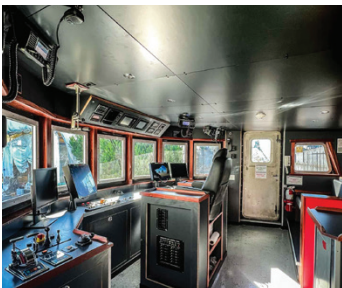

Gretchen C

Tugboat: **Oceans**
Tier: **4**

Official Number: 652801

Specifications:

Vessel Name: Gretchen C
Length: 95'
Beam: 30'
Draft: 13'
Built: 1983
Rebuilt: 2025
Builder: Patti Marine
Main Engines: (2) Cummins QSK38-M2
Horsepower: 3,000

Tier Rating: 4
Reduction Gears: Reintjes WAF675L, 7.091:1
Generators: (2) John Deere 4045AFM85E
Total Fuel Capacity: 71,548 gals
Lube Oil: 591 gals
Fresh Water: 7702 gals
Tow Winch: Markey, 1-3/4" x 2,700'
Aux. Winches: (2) Pullmaster M50
Push Winches: (2) Wintech 120HL-E10-17